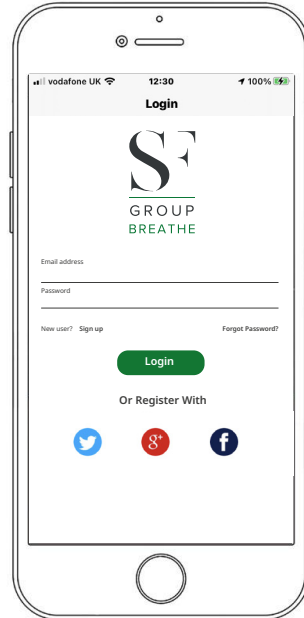

Analytics

In-built analytics will provide information that may be vital to your travel plans to ensure you do not run into unnecessary problems.