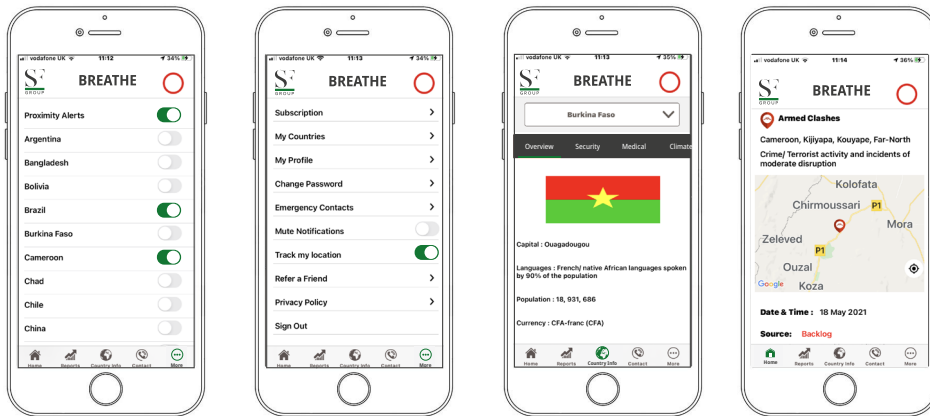

with a visual incident database, intelligent heat mapping and powerful in-built analytics. The information is collated from all-source intelligence and analysed by a team of experienced specialists to provide timely, actionable intelligence on a user-friendly, interactive GIS platform.

Platform Features

Alerts

Tracking

Privacy Controls

Intelligence Reports

SOS Function

Non-intrusive tracking

BREATHE Easy

We have developed the SF Group BREATHE Easy mobile application. The App is tethered to the main platform via a low bandwidth GSM link in order to provide business and private travellers with vital information and peace of mind while moving around within challenging environments.